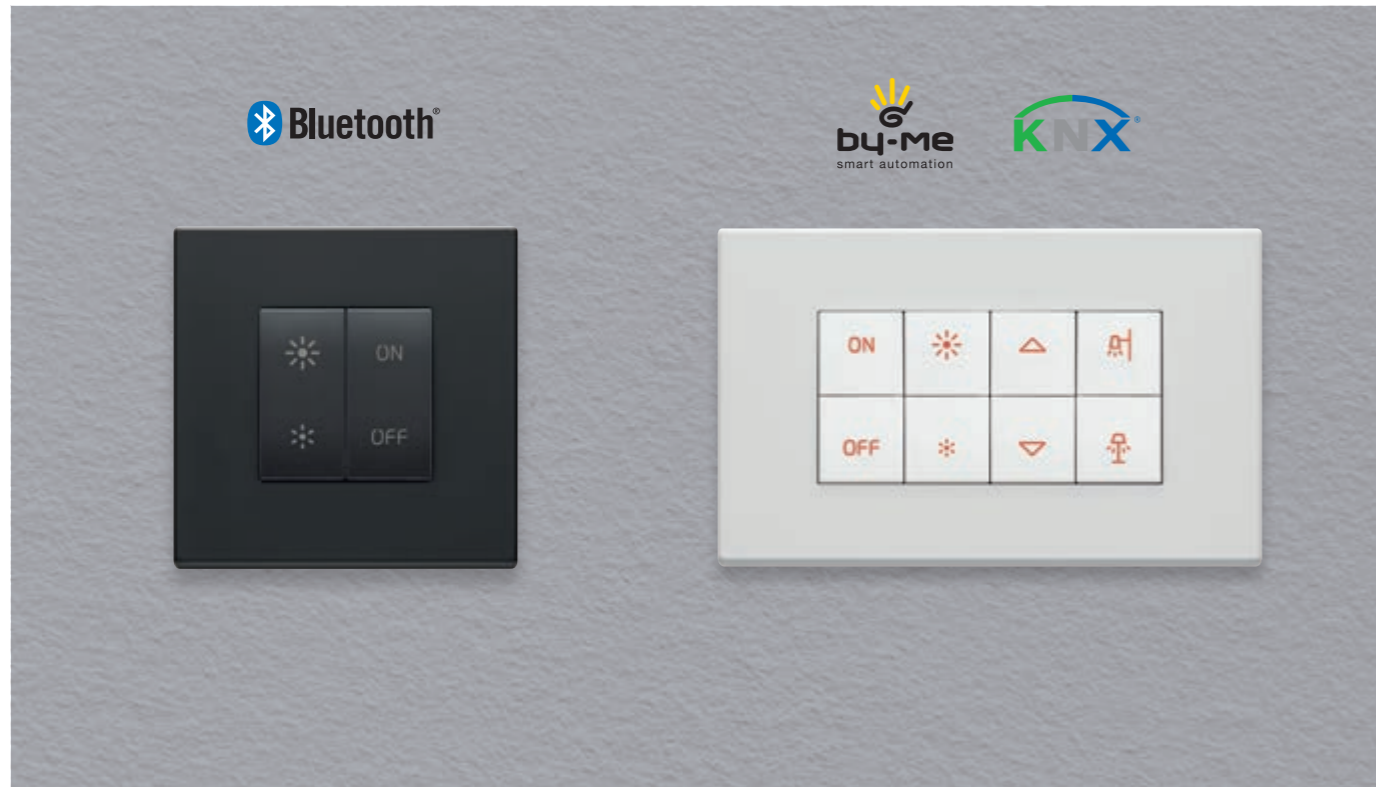

Eikon Exé.

The essence of form and material.

Elegance embodied, creating a truly unique look. The possibility of choosing between prized materials and choice finishes, a versatile system featuring a modular design, which blends in seamlessly in any setting, creating an original look every single time.