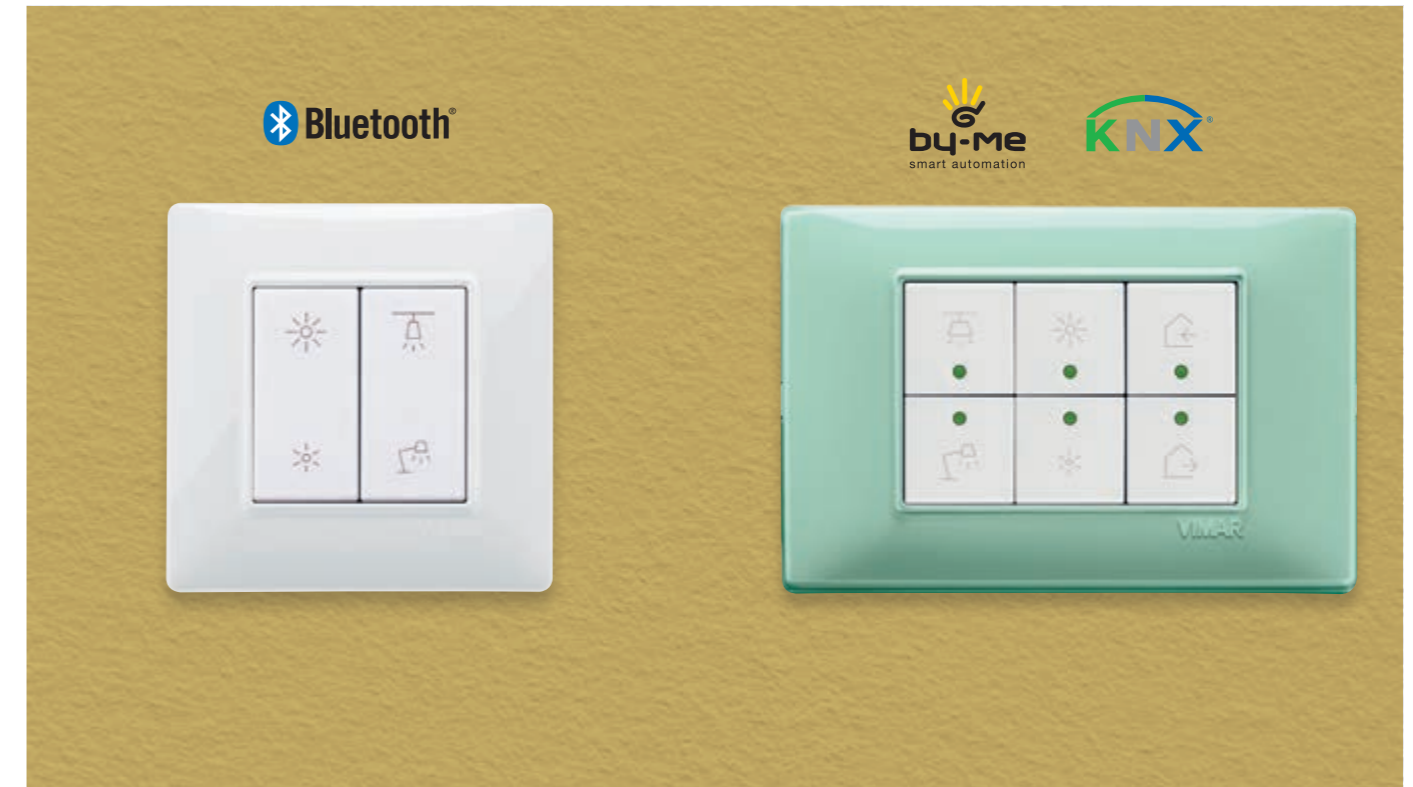

Plana.

Essential and universal.

Simple, with soft and welcoming silhouettes, available in a versatile range of colours and materials for all kinds of combinations. Many variants to choose from, including the bright, ice-effect Reflex colours and metallic tones.