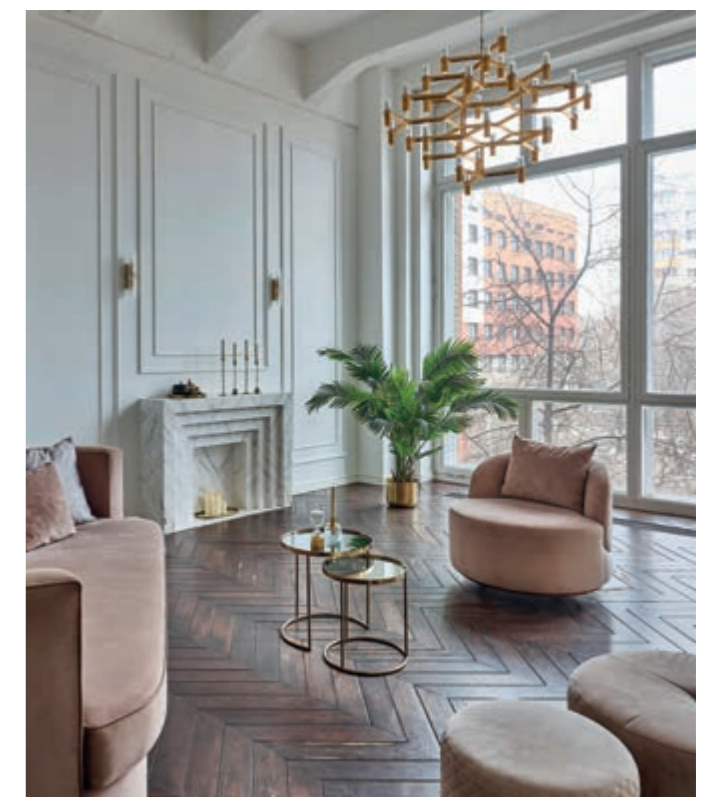

Uniquely versatile for endless customisations

The exclusive flair of Eikon Exé and its three design versions, Vintage, Flat and Tondo.

Prized materials provide an unmistakable textured effect: brushed and polished metals, glass and mirrors, leathers, stoneware and special materials to choose from.

An extensive symbol library to create an intuitive user experience. The controls are highly customisable.