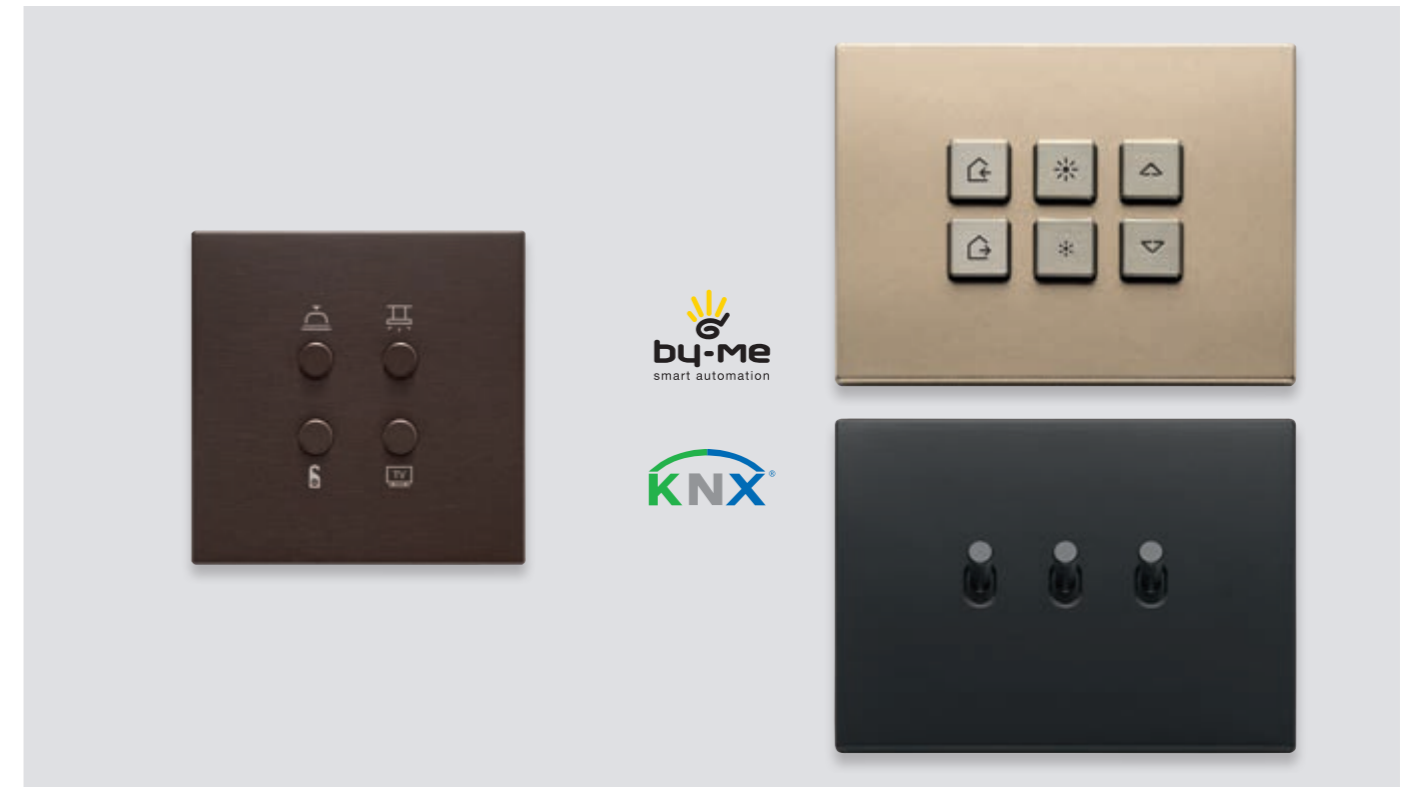

Eikon Exé.

The essence of form and material.

Elegance embodied, creating a truly unique look. The possibility of choosing between prized materials and choice finishes, a versatile system featuring a modular design, which blends in seamlessly in any setting, creating an original look every single time.