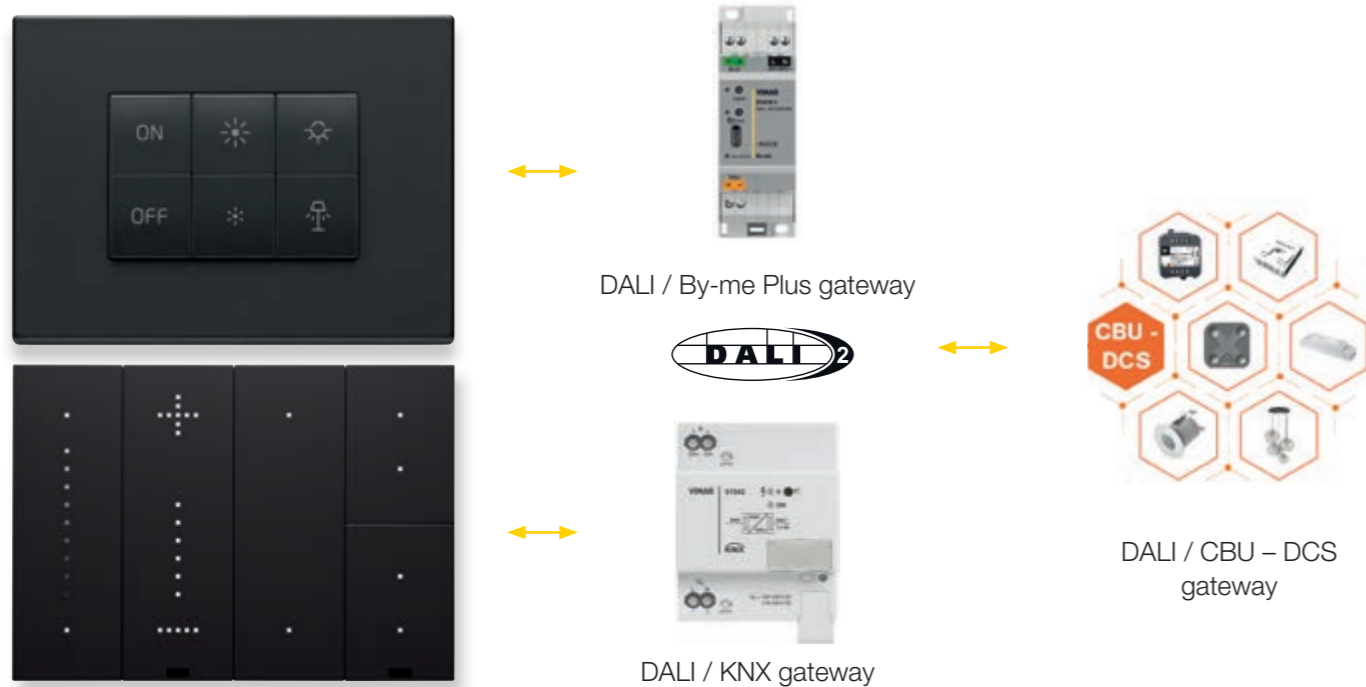

A range of home automation controls with **By-me Plus** or **KNX** technology.

We offer a comprehensive range of home automation controls to choose from, each designed with advanced functions to give you complete control over your lighting: ON/OFF, dimming, colour change and creation of lighting scenarios. Choose between the Eikon, Linea, Linea with XT platform, Arké and Plana control series to have the right solution, whatever the setting.

Maximum integration.

By-me Plus and **KNX technologies** can easily interface with the **Casambi system**: integration is based on a common language using the DALI system, through the By-me Plus or KNX interface and the Casambi interface.

More advantages for the building manager and for the end user with Vimar's By-me Plus technology.

Our Vimar View App allows end users to manage Casambi-enabled lamps within their environment effortlessly.

Home automation and building automation system to manage comfort, energy efficiency and security in any type of building, creating highly functional and customisable systems.

KNX systems and controls for complete, centralised management of every room in a building.

With Vimar, you're guaranteed a coordinated and fully integrated building control and management ecosystem, suitable for every type of building, from residential and hospitality to retail, healthcare, commercial, and even naval applications.