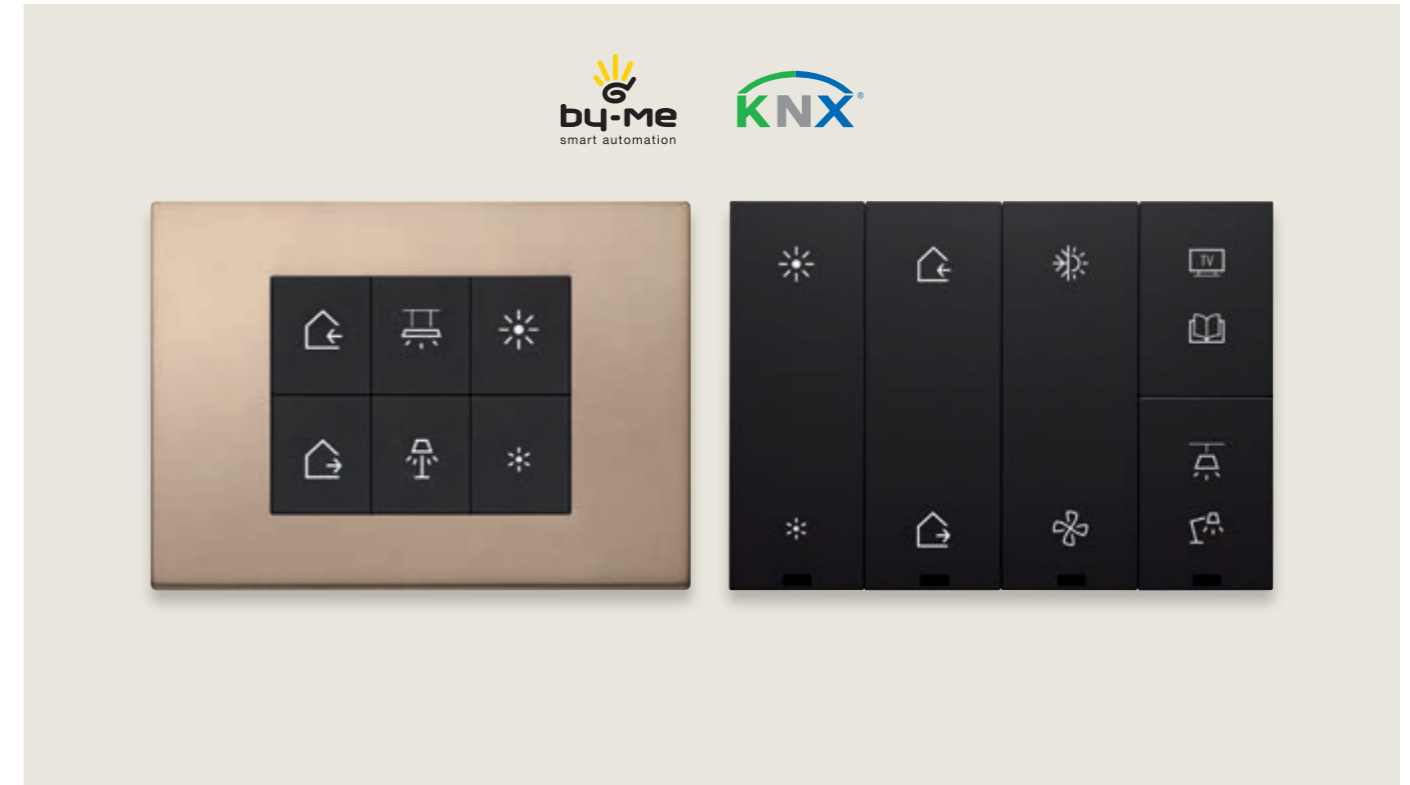

Linea.

Unique line. Essential, intuitive and sustainable.

An unprecedented and elegant design, which brings together the understated allure of sophisticated styling with state-of-the-art technology. Designed to be sustainable, truly one of a kind, it replaces conventional fossil-fuel based plastics with plastics from recycled and renewable sources. **Linea is also digital with the innovative XT platform.** A high-tech experience for home automation systems.