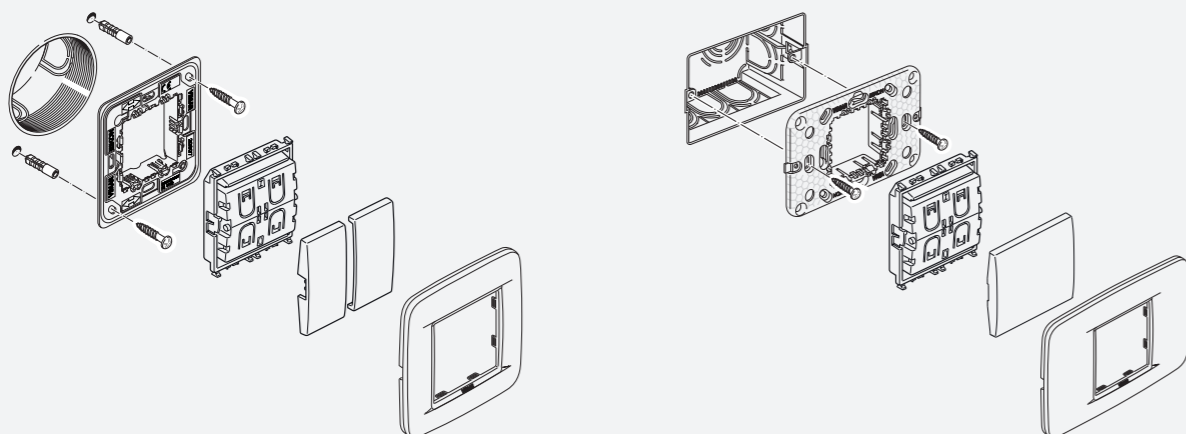

## Quick and easy to install

The wireless modular controls can be installed on standard flush mounting frames or can be placed almost anywhere, on glass or wood surfaces, using double-sided tape.

They ensure maximum installation flexibility, since there is no need for masonry work or having to repaint walls, and can therefore be moved if necessary.

### Mounting on tape

Easily secure the radio controls in place using the double-sided tape provided for trouble-free installation in any desired location. They are perfect for existing electrical installations.

### Installation in flush mounting frame

Simply screw the square or round mounting box into the wall and the fixing frame screws onto the wall mounting box.