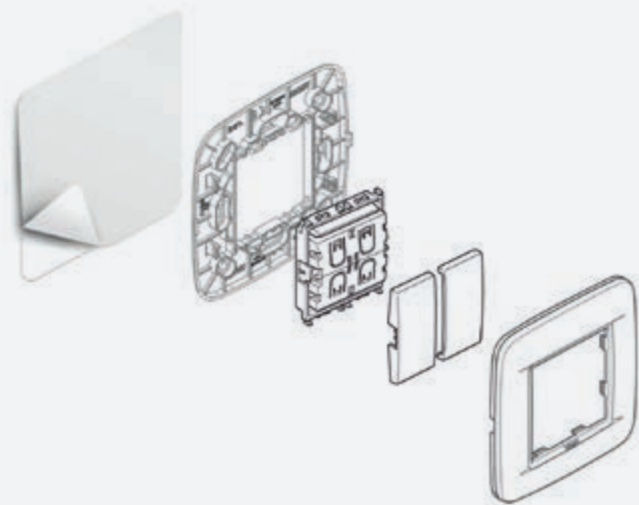

**Single wireless control,**  
choose the single or double button

Bluetooth Low Energy  
radio control

Single button

Double button

## Quick and easy to install

The wireless modular controls can be installed on standard flush mounting frames or can be placed almost anywhere, on glass or wood surfaces, using double-sided tape.

They ensure maximum installation flexibility, since there is no need for masonry work or having to repaint walls, and can therefore be moved if necessary.

### Mounting on tape

Easily secure the radio controls in place using the double-sided tape provided for trouble-free installation in any desired location. They are perfect for existing electrical installations.