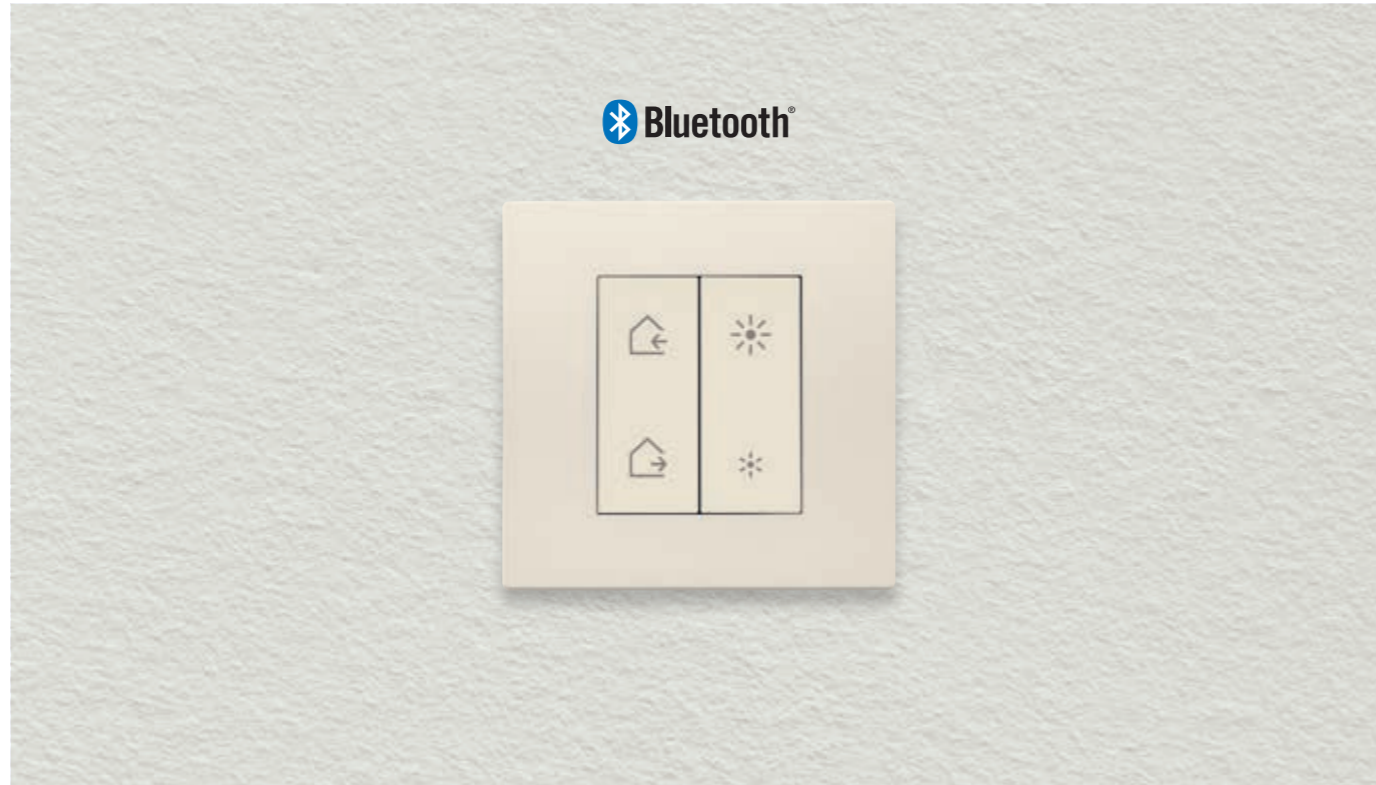

Linea.

Unique line. Essential, intuitive and sustainable.

An unprecedented and elegant design, which brings together the understated allure of sophisticated styling with state-of-the-art technology. Designed to be sustainable, truly one of a kind, it replaces conventional fossil-fuel based plastics with plastics from recycled and renewable sources. **Linea is also digital with the innovative XT platform.** A high-tech experience for home automation systems.