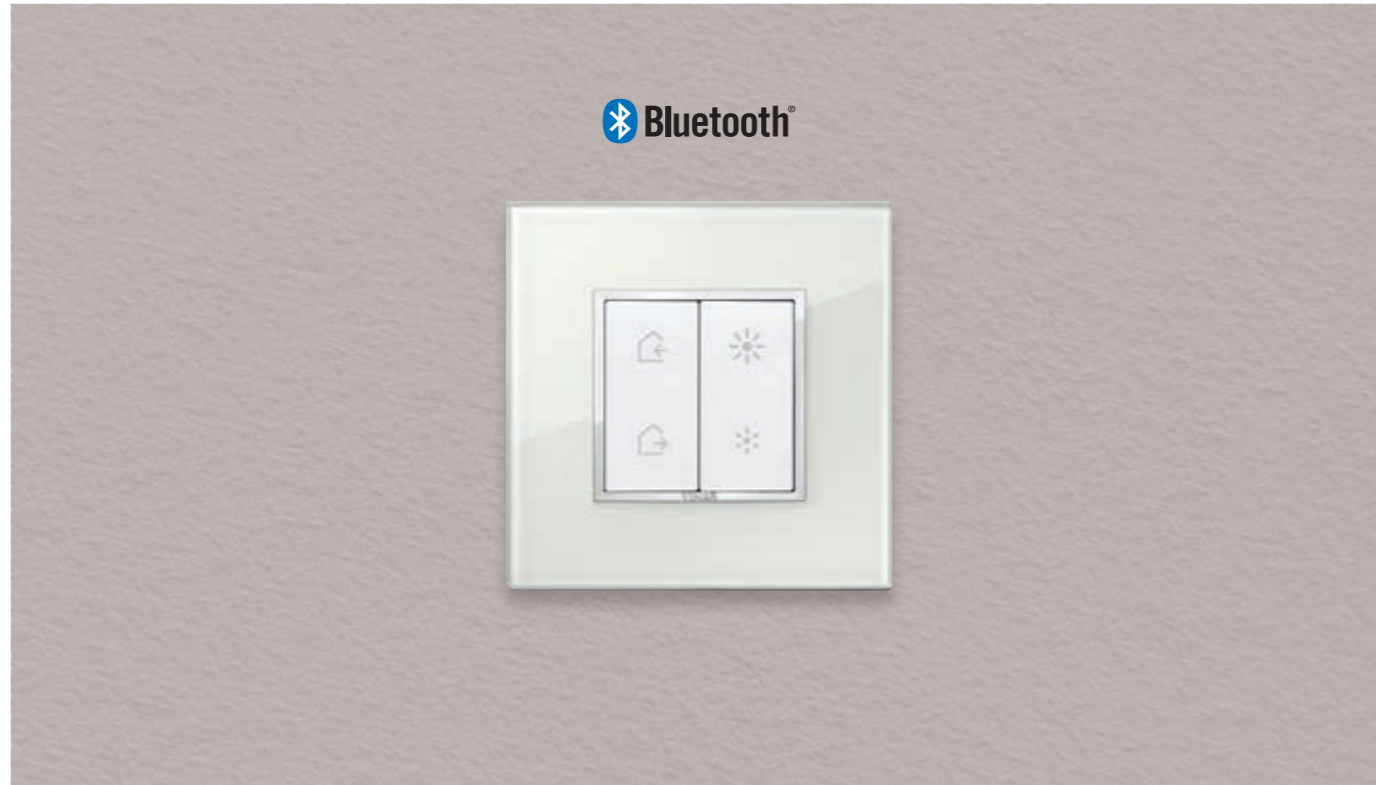

# Eikon Evo.

Refined, high-tech taste.

The design of Eikon Evo responds to the latest interior design trends and brings out the best of Italian style, offering a perfect match with the Eikon cover plates with Tactil control, which are distinguished by refined touch technology.