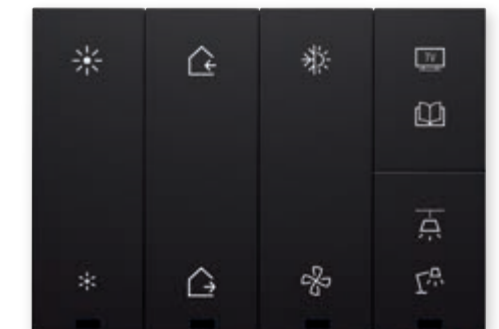

By-me Plus and KNX home automation controls

A world of possibilities, unique combinations

For easy control of lighting: on/off, dimming, all lights on/off, RGB/RGBW colour management, tunable white, and even lighting scenarios.