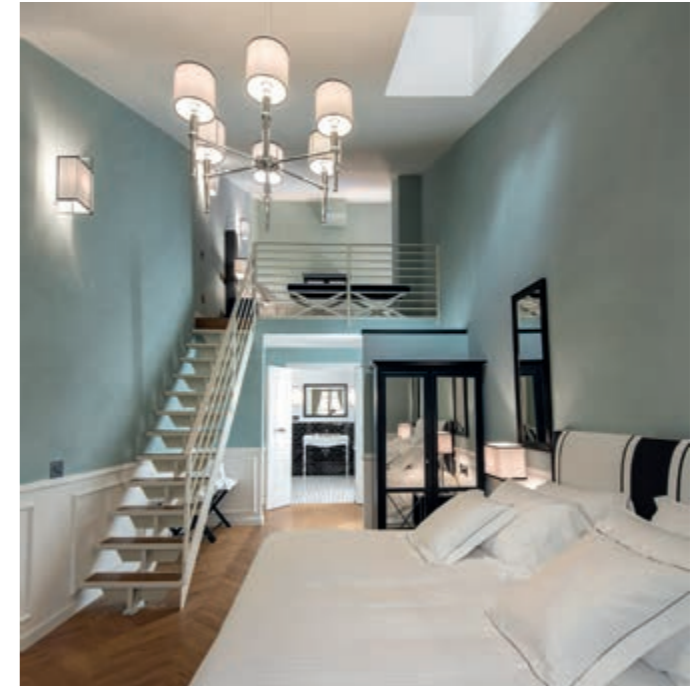

A range of home automation controls with **By-me Plus** or **KNX** technology.

We offer a comprehensive range of home automation controls to choose from, each designed with advanced functions to give you complete control over your lighting: ON/OFF, dimming, colour change and creation of lighting scenarios. Choose between the Eikon, Linea, Linea with XT platform, Arké and Plana control series to have the right solution, whatever the setting.

Maximum integration.

By-me Plus and **KNX technologies** can easily interface with the **Casambi system**: integration is based on a common language using the DALI system, through the By-me Plus or KNX interface and the Casambi interface.

More advantages for the building manager and for the end user with Vimar's By-me Plus technology.

Our Vimar View App allows end users to manage Casambi-enabled lamps within their environment effortlessly.

Home automation and building automation system to manage comfort, energy efficiency and security in any type of building, creating highly functional and customisable systems.

KNX systems and controls for complete, centralised management of every room in a building.

With Vimar, you're guaranteed a coordinated and fully integrated building control and management ecosystem, suitable for every type of building, from residential and hospitality to retail, healthcare, commercial, and even naval applications.