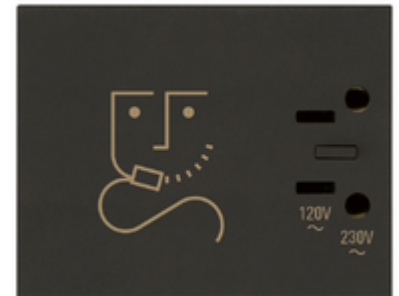

LINEA: Shaver supply unit 230V black

30290.G

Wiring devices / Traditional wiring devices / LINEA / Devices

Shaver supply unit 230V black

Shaver socket outlet with 20 VA insulation transformer, 230 V~ 50-60 Hz power supply, 120 V~ output for 2P 15 A 125 V~ American standard non-polarised flat pin plugs and 230 V~ output for 2P 2.5 A europlugs, black - 3 modules

Product Status

3 - Active

Minimum order quantity

1 NR

Drawings

Technical data

- **Class group:** Domestic switching devices
- **Class:** Razor socket outlet
- **Assembly arrangement:** Modular device for domestic switching devices
- **Number of modules (module system):** 3
- **Mounting method:** Flush-mounted
- **With hinged lid:** No
- **Voltage reversible:** No
- **Nominal voltage low value:** 230 V
- **Nominal voltage high value:** 230 V
- **Material:** Plastic
- **Material quality:** Thermoplastic
- **Halogen free:** No
- **Surface protection:** Untreated
- **Surface finishing:** Matt
- **Colour:** Black
- **RAL-number (similar):** 7021
- **Transparent:** No
- **Device width:** 67,20 mm
- **Device height:** 52,80 mm
- **Device depth:** 56,20 mm
- **With built-in installation box:** No