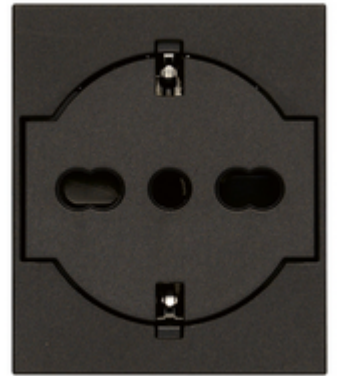

LINEA: Flat 2P+E P40 Universal outlet black

30211.G

Wiring devices / Traditional wiring devices / LINEA / Devices

Flat 2P+E P40 Universal outlet black

SICURY 2P+T 16 A 250 V~ universal socket outlet, Italian standard P40, flush-fitting, black - 2 modules

Product Status

3 - Active

Minimum order quantity

20 NR

Drawings