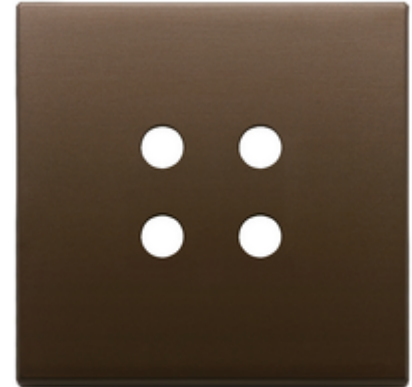

EIKON: Plate 2Mx4 Tondo brushed dark bronze

22692.RN.12

Wiring devices / Traditional wiring devices / EIKON / Cover plates

Plate 2Mx4 Tondo brushed dark bronze

Product Status

3 - Active

Minimum order quantity

1 NR

Drawings

Technical data

- **Class group:** Domestic switching devices
- **Class:** Cover frame for domestic switching devices
- **Number of units:** 4
- **Mounting direction:** Horizontal and vertical
- **Number of units horizontal:** 2
- **Number of units vertical:** 2
- **Number of modules horizontal (module system):** 2
- **Number of modules vertical (module system):** 1
- **With mounting grid:** Yes
- **Flush-mounted installation:** Yes
- **Suitable for subfloor installation duct box:** Yes
- **Suitable for wall duct:** Yes
- **Suitable for built-in installation:** Yes
- **Label space/information surface:** Yes
- **Material:** Metal
- **Material quality:** Other
- **Halogen free:** Yes
- **Anti-bacterial treatment:** No
- **Surface protection:** Lacquered
- **Surface finishing:** Matt
- **Colour:** Bronze
- **RAL-number (similar):** 7013
- **Transparent:** No
- **With hinged lid:** No
- **Degree of protection (IP):** IP00
- **Type of fastening:** Clamp mounting
- **Width:** 90,00 mm
- **Height:** 90,00 mm
- **Depth:** 10,15 mm
- **Built-in width:** 90,00 mm
- **Built-in height:** 3,00 mm